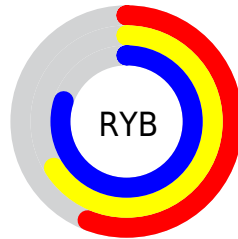

- Red (56%)
- Yellow (66%)
- Blue (80%)