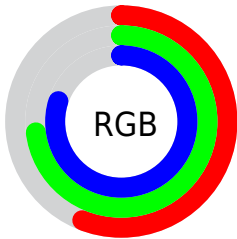

Distribution

- Red (56%)
- Green (73%)
- Blue (80%)