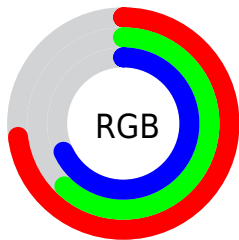

Distribution

Red (73%)

Green (62%)

Blue (68%)