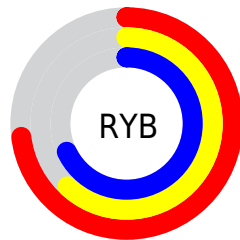

Details

The XYZ color **39.7773, 37.7851, 44.7319** is a light color, and the websafe version is hex **CC9999**. A complement of this color would be **38.7067, 44.8704, 44.6532**, and the grayscale version is **37.0978, 39.0298, 42.5035**.

A 20% lighter version of the original color is **74.0735, 71.8907, 83.3710**, and **18.2246, 16.8014, 20.3716** is the 20% darker color. If you saturate the color by 10%, you get **36.0850, 31.6345, 39.6955**, and if you desaturate by 10%, it is **43.9958, 44.9087, 50.1863**.

Distribution

Red (73%)

Green (62%)

Blue (68%)

Red (73%)

Yellow (62%)

Blue (68%)

Cyan (0%)