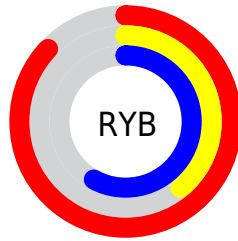

- Red (87%)
- Yellow (39%)
- Blue (58%)