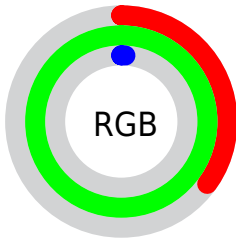

Distribution

- Red (35%)
- Green (100%)
- Blue (1%)