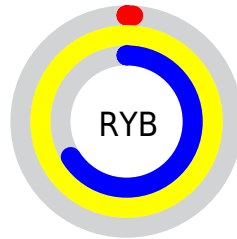

- Red (1%)
- Yellow (100%)
- Blue (66%)