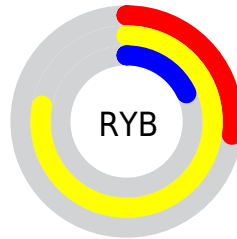

- Red (27%)
- Yellow (78%)
- Blue (18%)