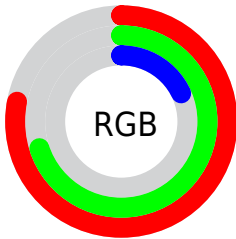

Distribution

- Red (78%)
- Green (70%)
- Blue (18%)