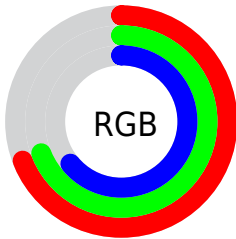

Distribution

Red (69%)

Green (69%)

Blue (64%)