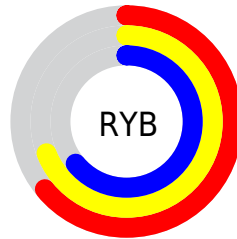

Red (64%)

Yellow (69%)

Blue (64%)