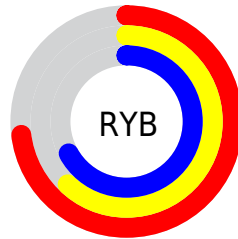

Details

The XYZ color **39.8272, 37.8331, 43.7315** is a light color, and the websafe version is hex **CC9999**. A complement of this color would be **39.2037, 45.4049, 46.2350**, and the grayscale version is **37.1371, 39.0711, 42.5484**.

A 20% lighter version of the original color is **74.1397, 71.9567, 81.9330**, and **18.2603, 16.8338, 19.7396** is the 20% darker color. If you saturate the color by 10%, you get **35.9773, 31.5962, 37.9372**, and if you desaturate by 10%, it is **44.2311, 45.0623, 50.0647**.

Distribution

Red (73%)

Green (62%)

Blue (67%)

Red (73%)

Yellow (62%)

Blue (67%)

Cyan (0%)