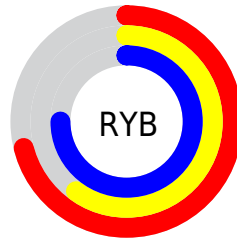

- Red (71%)
- Yellow (60%)
- Blue (75%)