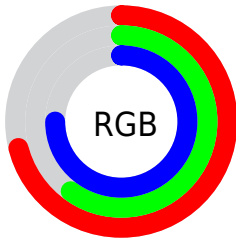

Distribution

- Red (71%)
- Green (60%)
- Blue (75%)