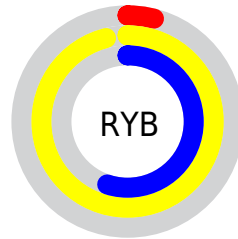

Red (4%)

Yellow (96%)

Blue (55%)