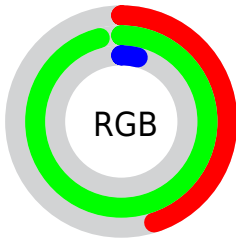

Distribution

Red (45%)

Green (96%)

Blue (4%)