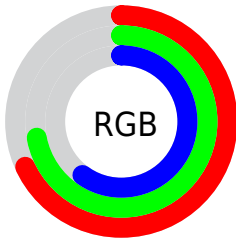

Distribution

- Red (68%)
- Green (72%)
- Blue (60%)