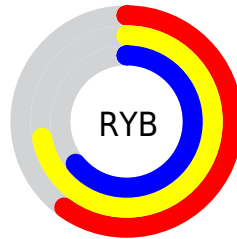

- Red (60%)
- Yellow (72%)
- Blue (64%)