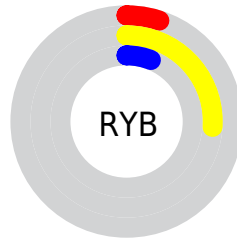

A 20% lighter version of the original color is **13.9904, 16.2221, 6.5315**, and **0.5788, 0.8144, 0.1267** is the 20% darker color. If you saturate the color by 10%, you get **4.2054, 5.1437, 0.9521**, and if you desaturate by 10%, it is **4.3274, 5.1963, 1.4229**.

# Distribution

Red (25%)

Green (26%)

Blue (5%)

Red (5%)

Yellow (26%)

Blue (6%)

Cyan (3%)