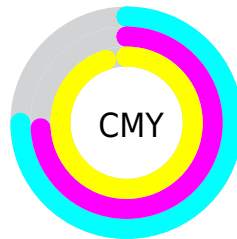

A 20% lighter version of the original color is **13.9904, 16.2221, 6.5315**, and **0.5788, 0.8144, 0.1267** is the 20% darker color. If you saturate the color by 10%, you get **4.2054, 5.1437, 0.9521**, and if you desaturate by 10%, it is **4.3274, 5.1963, 1.4229**.

# Distribution

Red (25%)

Green (26%)

Blue (5%)

Red (5%)

Yellow (26%)

Blue (6%)

Cyan (3%)

Magenta (0%)

Yellow (81%)

Black (74%)

Cyan (75%)

Magenta (74%)

Yellow (95%)