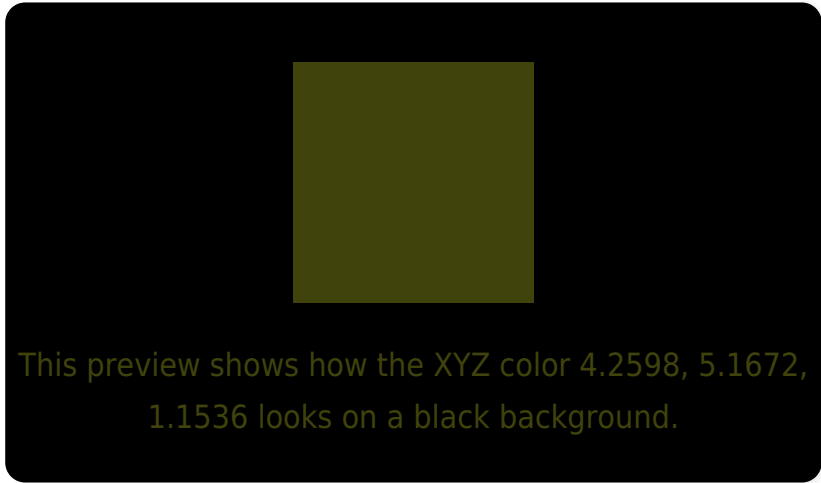

## White Background

This preview shows how the XYZ color 4.2598, 5.1672, 1.1536 looks on a white background.

# Black Background