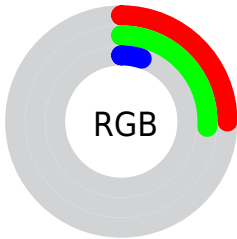

Distribution

Red (25%)

Green (26%)

Blue (5%)