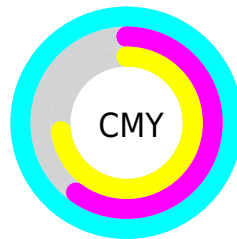

A 20% lighter version of the original color is **17.4580, 26.0291, 20.9336**, and **1.5526, 2.8070, 1.4372** is the 20% darker color. If you saturate the color by 10%, you get **5.9247, 10.1306, 7.2735**, and if you desaturate by 10%, it is **6.1622, 10.2405, 7.8516**.

# Distribution

- Red (0%)
- Green (40%)
- Blue (27%)

- Red (0%)
- Yellow (24%)
- Blue (40%)

- Cyan (100%)
- Magenta (0%)
- Yellow (33%)
- Black (60%)

- Cyan (100%)
- Magenta (60%)
- Yellow (73%)

# Brightness & Saturation Gradients

These gradients show how the XYZ color 5.9244, 10.1302, 7.2733 changes by changing the brightness by 10 percent. The first figure shows a shift by +10% for each color and the second figure -10%.