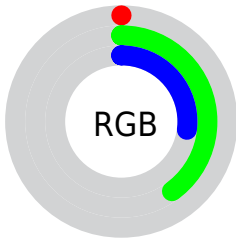

Distribution

- Red (0%)
- Green (40%)
- Blue (27%)