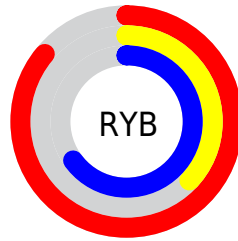

- Red (86%)
- Yellow (37%)
- Blue (65%)