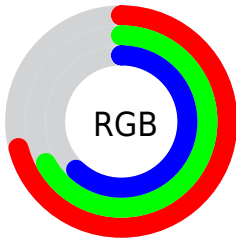

Distribution

Red (71%)

Green (67%)

Blue (62%)