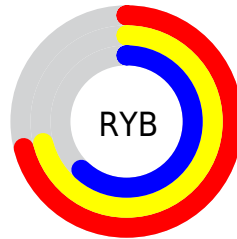

Details

The XYZ color **39.9241, 41.1977, 38.6486** is a light color, and the websafe version is hex **999999**. A complement of this color would be **37.3043, 39.8733, 49.9865**, and the grayscale version is **39.4113, 41.4637, 45.1540**.

A 20% lighter version of the original color is **74.3227, 76.8826, 74.5409**, and **18.2385, 18.7067, 16.8368** is the 20% darker color. If you saturate the color by 10%, you get **36.7442, 37.1817, 30.3620**, and if you desaturate by 10%, it is **43.4674, 45.5675, 48.2047**.

Distribution

Red (71%)

Green (67%)

Blue (62%)

Red (71%)

Yellow (71%)

Blue (62%)

Cyan (0%)