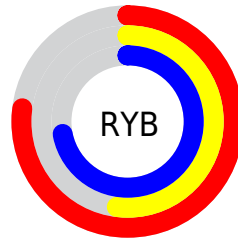

Details

The XYZ color **39.9607, 32.0643, 48.8826** is a light color, and the websafe version is hex **CC99CC**. A complement of this color would be **34.9069, 47.0265, 34.8430**, and the grayscale version is **32.3646, 34.0500, 37.0805**.

A 20% lighter version of the original color is **74.2234, 62.8435, 89.8794**, and **18.2019, 13.3971, 22.7456** is the 20% darker color. If you saturate the color by 10%, you get **37.0708, 26.9910, 45.7402**, and if you desaturate by 10%, it is **43.3721, 38.1576, 52.2673**.

Distribution

Red (77%)

Green (52%)

Blue (72%)

Red (77%)

Yellow (52%)

Blue (72%)

Cyan (0%)