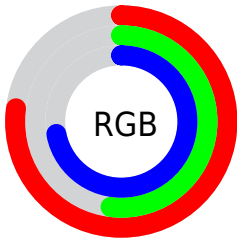

Distribution

Red (77%)

Green (52%)

Blue (72%)