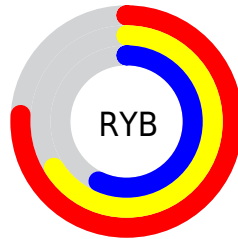

- Red (76%)
- Yellow (66%)
- Blue (57%)