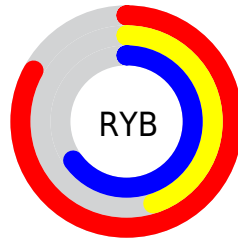

Red (83%)

Yellow (45%)

Blue (65%)