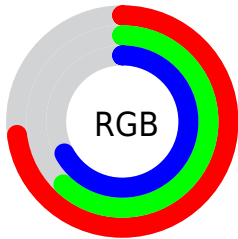

Distribution

Red (73%)

Green (62%)

Blue (67%)