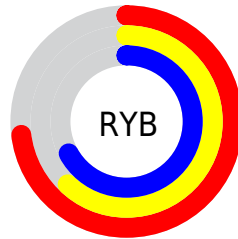

Details

The XYZ color **40.1474, 38.2633, 43.2998** is a light color, and the websafe version is hex **CC9999**. A complement of this color would be **39.9064, 46.0473, 47.8612**, and the grayscale version is **37.5205, 39.4745, 42.9877**.

A 20% lighter version of the original color is **74.5993, 72.5841, 81.3125**, and **18.4641, 17.1015, 19.4673** is the 20% darker color. If you saturate the color by 10%, you get **36.1437, 31.9010, 36.8927**, and if you desaturate by 10%, it is **44.7325, 45.6390, 50.3594**.

Distribution

Red (73%)

Green (62%)

Blue (67%)

Red (73%)

Yellow (62%)

Blue (67%)

Cyan (0%)