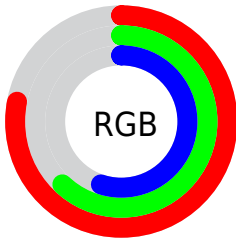

Distribution

Red (78%)

Green (62%)

Blue (55%)