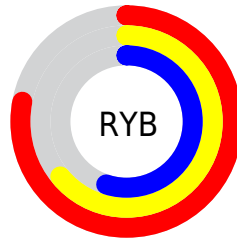

Details

The XYZ color **40.1534, 38.0428, 30.4260** is a light color, and the websafe version is hex **CC9999**. A complement of this color would be **37.9050, 43.1945, 59.7658**, and the grayscale version is **36.9952, 38.9218, 42.3859**.

A 20% lighter version of the original color is **74.6338, 72.2871, 61.6489**, and **18.3701, 16.9030, 12.1919** is the 20% darker color. If you saturate the color by 10%, you get **36.5394, 32.9654, 22.5911**, and if you desaturate by 10%, it is **44.3137, 43.7908, 39.7433**.

Distribution

Red (78%)

Green (62%)

Blue (55%)

Red (78%)

Yellow (64%)

Blue (55%)

Cyan (0%)