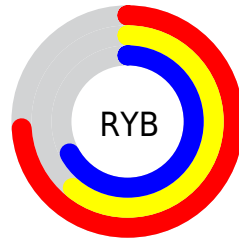

- Red (74%)
- Yellow (61%)
- Blue (67%)