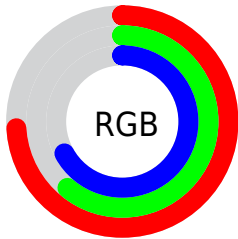

Distribution

- Red (74%)
- Green (61%)
- Blue (67%)