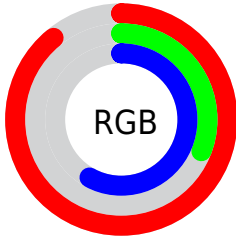

Distribution

- Red (89%)
- Green (31%)
- Blue (58%)