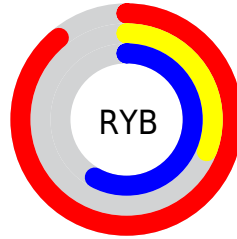

- Red (89%)
- Yellow (31%)
- Blue (58%)