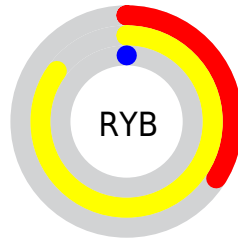

## Conversions Part 2

Format	Color
<a href="#">RYB</a>	<a href="#">87, 217, 0</a>
Decimal	<a href="#">14260992</a>
CIELab	<a href="#">68.16, 12.97, 72.33</a>
CIELCh	<a href="#">68, 73.486, 79.836</a>
Yxy	<a href="#">38.1944, 0.4815, 0.4559</a>
Android (android.graphics.Color)	<a href="#">4292451072</a> ( <a href="#">0xFFD99B00</a> )
YUV	<a href="#">155.8680, -76.8429, 53.6128</a>
Hunter-Lab	<a href="#">61.8016, 8.3503, 38.2280</a>

A 20% lighter version of the original color is **65.3450, 67.3827, 16.3996**, and **18.6606, 16.9685, 2.2917** is the 20% darker color. If you saturate the color by 10%, you get **40.3367, 38.1950, 5.2464**, and if you desaturate by 10%, it is **41.5380, 40.3701, 6.3476**.

# Distribution

Red (85%)

Green (61%)

Blue (0%)

Red (34%)

Yellow (85%)

Blue (0%)

Cyan (0%)