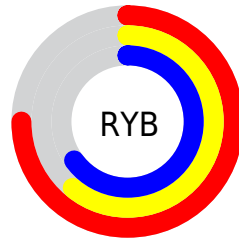

Details

The XYZ color **40.2573, 37.6065, 41.2134** is a light color, and the websafe version is hex **CC9999**. A complement of this color would be **40.6831, 47.6667, 50.7748**, and the grayscale version is **37.0245, 38.9527, 42.4194**.

A 20% lighter version of the original color is **75.0568, 71.7654, 78.3028**, and **18.4054, 16.6364, 18.1607** is the 20% darker color. If you saturate the color by 10%, you get **36.1150, 31.2194, 33.9817**, and if you desaturate by 10%, it is **45.0386, 45.0581, 49.3141**.

Distribution

Red (75%)

Green (61%)

Blue (65%)

Red (75%)

Yellow (61%)

Blue (65%)

Cyan (0%)