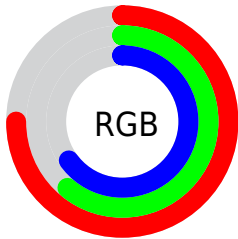

Distribution

Red (75%)

Green (61%)

Blue (65%)