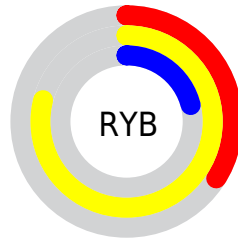

- Red (34%)
- Yellow (79%)
- Blue (21%)