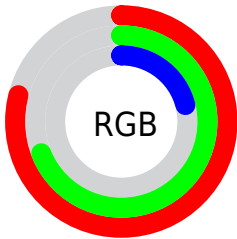

Distribution

- Red (79%)
- Green (69%)
- Blue (21%)