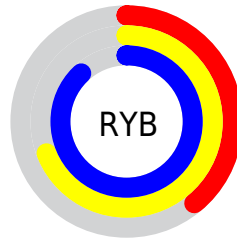

- Red (39%)
- Yellow (69%)
- Blue (88%)