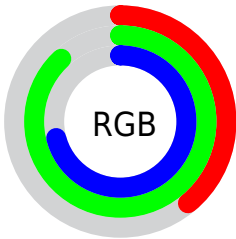

Distribution

- Red (39%)
- Green (88%)
- Blue (71%)