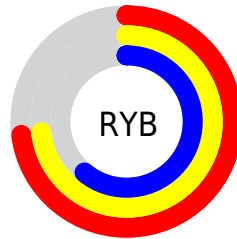

Details

The XYZ color **40.2987, 41.4303, 36.8832** is a light color, and the websafe version is hex **999999**. A complement of this color would be **36.6490, 39.2199, 51.5379**, and the grayscale version is **39.6451, 41.7097, 45.4219**.

A 20% lighter version of the original color is **74.7095, 77.1546, 71.2763**, and **18.4928, 18.8619, 15.7627** is the 20% darker color. If you saturate the color by 10%, you get **37.1898, 37.5111, 28.7600**, and if you desaturate by 10%, it is **43.7699, 45.6924, 46.3026**.

Distribution

Red (73%)

Green (67%)

Blue (61%)

Red (73%)

Yellow (73%)

Blue (61%)

Cyan (0%)