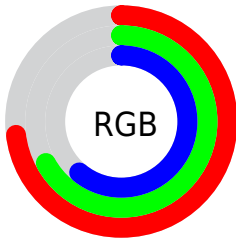

Distribution

Red (73%)

Green (67%)

Blue (61%)