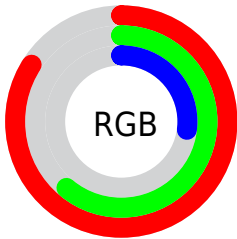

Distribution

Red (84%)

Green (61%)

Blue (27%)