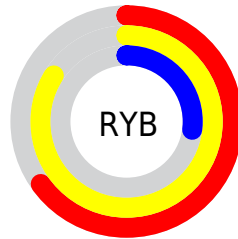

Red (65%)

Yellow (84%)

Blue (27%)