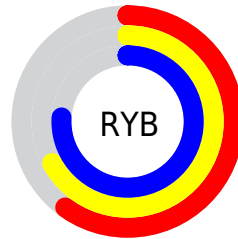

Details

The XYZ color **40.4130, 45.4630, 57.6842** is a light color, and the websafe version is hex **99CCCC**. A complement of this color would be **41.1785, 39.9969, 36.1226**, and the grayscale version is **41.6284, 43.7963, 47.6942**.

A 20% lighter version of the original color is **75.0051, 83.3680, 102.5809**, and **18.4644, 21.2208, 27.9338** is the 20% darker color. If you saturate the color by 10%, you get **36.1163, 41.9145, 57.2265**, and if you desaturate by 10%, it is **45.3372, 49.3789, 58.1812**.

Distribution

Red (60%)

Green (73%)

Blue (76%)

Red (60%)

Yellow (67%)

Blue (76%)

Cyan (21%)