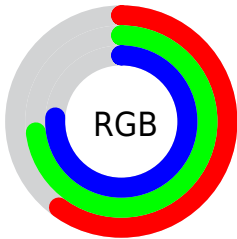

Distribution

Red (60%)

Green (73%)

Blue (76%)