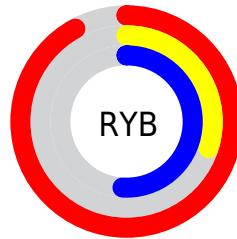

Details

The XYZ color **40.4786, 24.2463, 23.3154** is a dark color, and the websafe version is hex **FF6699**. The color can be described as middle muted rose. A complement of this color would be **40.7455, 63.7190, 53.8725**, and the grayscale version is **20.9486, 22.0396, 24.0011**.

A 20% lighter version of the original color is **58.2086, 41.6876, 49.2345**, and **18.6815, 9.4634, 8.4314** is the 20% darker color. If you saturate the color by 10%, you get **38.1930, 21.2056, 17.8357**, and if you desaturate by 10%, it is **43.5088, 28.5245, 29.8199**.

Distribution

Red (92%)

Green (30%)

Blue (51%)

Red (92%)

Yellow (30%)

Blue (51%)

Cyan (0%)