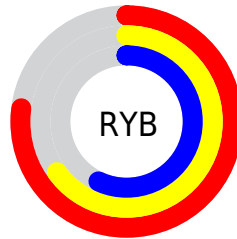

- Red (77%)
- Yellow (65%)
- Blue (57%)