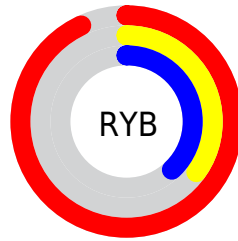

- Red (93%)
- Yellow (35%)
- Blue (38%)