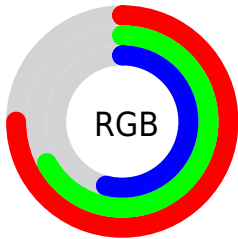

Distribution

Red (75%)

Green (67%)

Blue (54%)