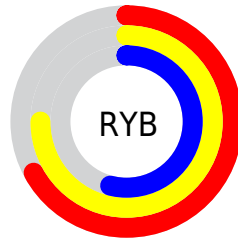

Details

The XYZ color **40.3759, 41.6320, 29.5746** is a light color, and the websafe version is hex **999966**. A complement of this color would be **31.9469, 33.5325, 54.0788**, and the grayscale version is **39.5536, 41.6134, 45.3170**.

A 20% lighter version of the original color is **75.0406, 77.5685, 60.3074**, and **18.5153, 18.9634, 11.7013** is the 20% darker color. If you saturate the color by 10%, you get **37.7726, 38.4271, 22.5352**, and if you desaturate by 10%, it is **43.3026, 45.0950, 37.9194**.

Distribution

Red (75%)

Green (67%)

Blue (54%)

Red (67%)

Yellow (75%)

Blue (54%)

Cyan (0%)