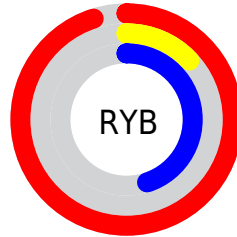

- Red (95%)
- Yellow (13%)
- Blue (45%)