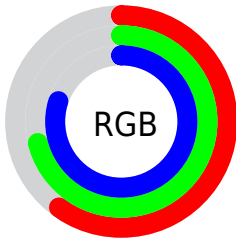

Distribution

- Red (60%)
- Green (71%)
- Blue (80%)