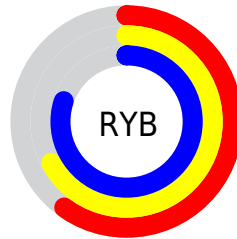

- Red (60%)
- Yellow (67%)
- Blue (80%)