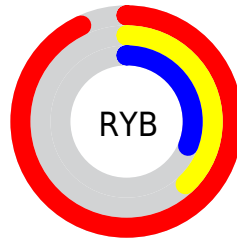

- Red (93%)
- Yellow (38%)
- Blue (31%)