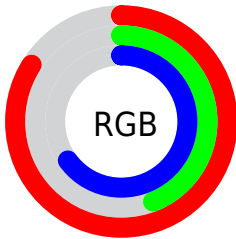

Distribution

- Red (84%)
- Green (44%)
- Blue (65%)