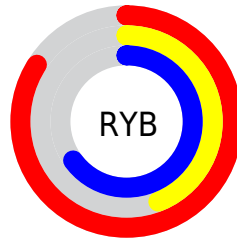

- Red (84%)
- Yellow (44%)
- Blue (65%)