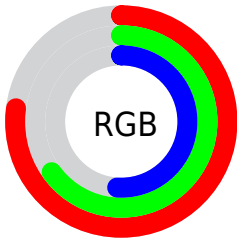

Distribution

- Red (77%)
- Green (65%)
- Blue (51%)