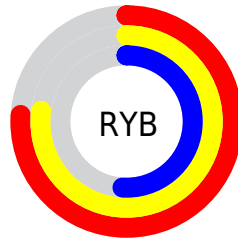

- Red (76%)
- Yellow (77%)
- Blue (51%)