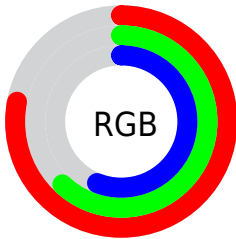

Distribution

Red (78%)

Green (62%)

Blue (56%)