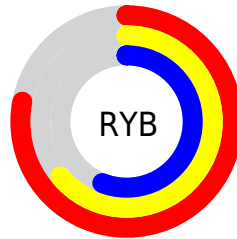

Details

The XYZ color **40.3980, 38.4125, 30.8763** is a light color, and the websafe version is hex **CC9999**. A complement of this color would be **38.0757, 43.2824, 59.7736**, and the grayscale version is **37.3384, 39.2829, 42.7791**.

A 20% lighter version of the original color is **74.9981, 72.8340, 62.3301**, and **18.5172, 17.1277, 12.4552** is the 20% darker color. If you saturate the color by 10%, you get **36.7667, 33.3212, 22.9716**, and if you desaturate by 10%, it is **44.5730, 44.1682, 40.2659**.

Distribution

Red (78%)

Green (62%)

Blue (56%)

Red (78%)

Yellow (64%)

Blue (56%)

Cyan (0%)