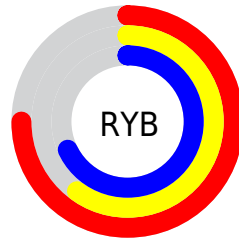

Details

The XYZ color **40.5171, 36.9148, 45.0342** is a light color, and the websafe version is hex **CC9999**. A complement of this color would be **39.0249, 46.9373, 45.0354**, and the grayscale version is **36.5905, 38.4961, 41.9222**.

A 20% lighter version of the original color is **75.1671, 70.2392, 83.7245**, and **18.5808, 16.2262, 20.5650** is the 20% darker color. If you saturate the color by 10%, you get **36.8311, 30.8335, 39.8253**, and if you desaturate by 10%, it is **44.7587, 44.0214, 50.6907**.

Distribution

Red (75%)

Green (60%)

Blue (68%)

Red (75%)

Yellow (60%)

Blue (68%)

Cyan (0%)