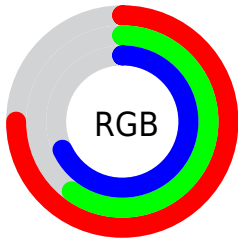

Distribution

Red (75%)

Green (60%)

Blue (68%)