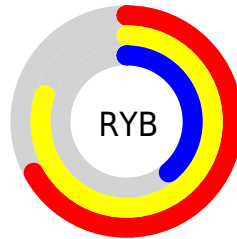

Red (67%)

Yellow (80%)

Blue (39%)