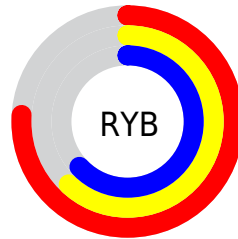

- Red (76%)
- Yellow (62%)
- Blue (63%)