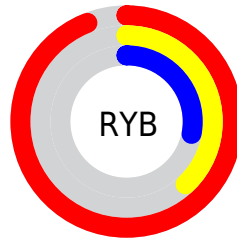

- Red (94%)
- Yellow (38%)
- Blue (28%)