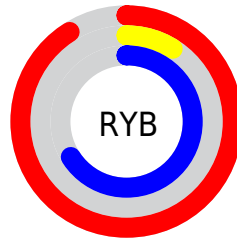

- Red (91%)
- Yellow (9%)
- Blue (66%)