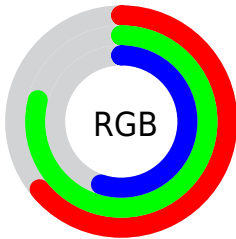

Distribution

- Red (64%)
- Green (79%)
- Blue (55%)