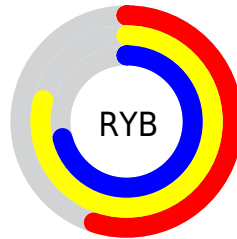

- Red (55%)
- Yellow (79%)
- Blue (71%)