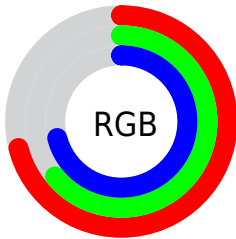

Distribution

Red (71%)

Green (64%)

Blue (71%)