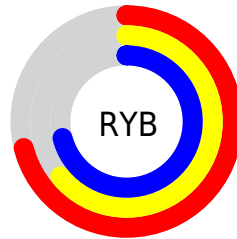

Details

The XYZ color **40.8051, 39.7913, 48.7098** is a light color, and the websafe version is hex **999999**. A complement of this color would be **38.9223, 44.1027, 42.5398**, and the grayscale version is **38.7901, 40.8102, 44.4423**.

A 20% lighter version of the original color is **75.7317, 74.8963, 89.8218**, and **18.6782, 17.7878, 22.5276** is the 20% darker color. If you saturate the color by 10%, you get **37.5741, 33.6562, 46.6239**, and if you desaturate by 10%, it is **44.5075, 46.8633, 50.9686**.

Distribution

Red (71%)

Green (64%)

Blue (71%)

Red (71%)

Yellow (64%)

Blue (71%)

Cyan (0%)