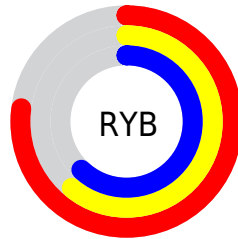

- Red (77%)
- Yellow (61%)
- Blue (62%)