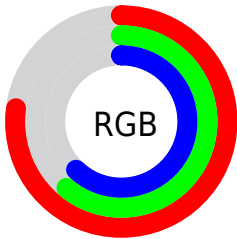

Distribution

- Red (77%)
- Green (61%)
- Blue (62%)