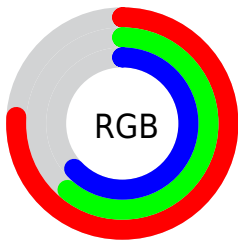

Distribution

Red (76%)

Green (61%)

Blue (63%)