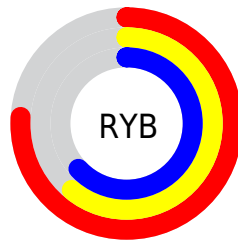

Details

The XYZ color **40.7393, 37.9171, 38.4292** is a light color, and the websafe version is hex **CC9999**. A complement of this color would be **42.6309, 49.8607, 56.6699**, and the grayscale version is **37.2892, 39.2312, 42.7227**.

A 20% lighter version of the original color is **75.7049, 72.1903, 74.2340**, and **18.7964, 16.8700, 16.7336** is the 20% darker color. If you saturate the color by 10%, you get **36.3013, 31.3210, 29.9205**, and if you desaturate by 10%, it is **45.9203, 45.6534, 48.2499**.

Distribution

Red (76%)

Green (61%)

Blue (63%)

Red (76%)

Yellow (61%)

Blue (63%)

Cyan (0%)