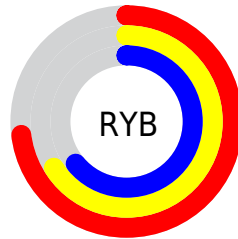

Details

The XYZ color **40.8632, 41.0887, 40.4275** is a light color, and the websafe version is hex **999999**. A complement of this color would be **40.4909, 44.3786, 52.8867**, and the grayscale version is **39.6451, 41.7097, 45.4219**.

A 20% lighter version of the original color is **75.6605, 76.7146, 77.1493**, and **18.7875, 18.6250, 17.6437** is the 20% darker color. If you saturate the color by 10%, you get **36.7798, 35.3954, 31.4401**, and if you desaturate by 10%, it is **45.4948, 47.4852, 50.8080**.

Distribution

Red (73%)

Green (66%)

Blue (64%)

Red (73%)

Yellow (66%)

Blue (64%)

Cyan (0%)