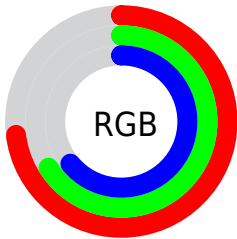

Distribution

Red (73%)

Green (66%)

Blue (64%)