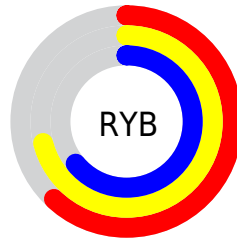

- Red (62%)
- Yellow (71%)
- Blue (64%)