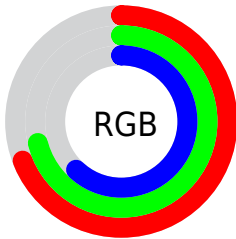

Distribution

- Red (69%)
- Green (71%)
- Blue (62%)