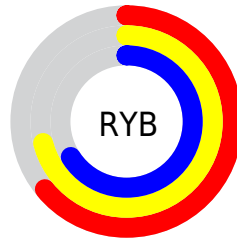

- Red (64%)
- Yellow (71%)
- Blue (66%)