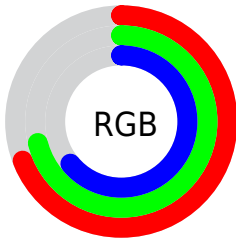

Distribution

- Red (69%)
- Green (71%)
- Blue (64%)